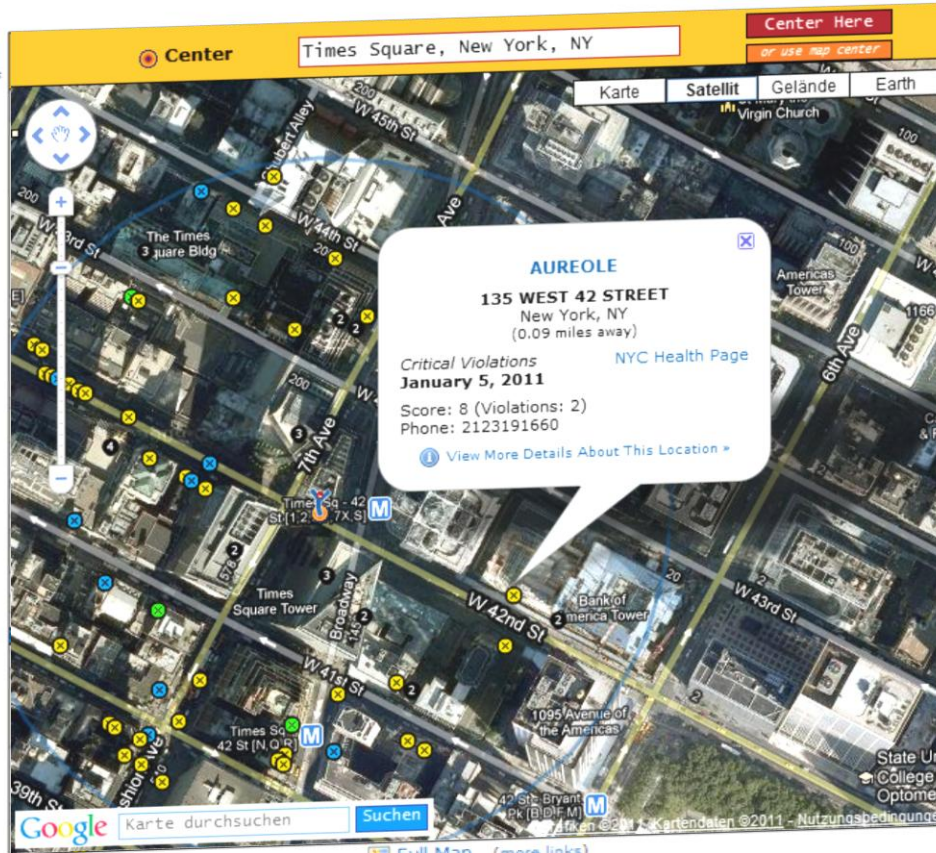

(590003 Bytes)

Restaurant Inspections

New York City health inspections across 5 boroughs.

(change filters)

- Zero Violations
- Minor Violations
- Critical Violations

Other Area Data

- Bridge Safety
- Historic Sites
- Public Schools
- Restaurant Inspections
- Service Calls
- Toxic Pollution Emissions

List of Nearby Locations

Click a row to view popup on the map above. Click [i](#) for a full page of details.

Info	Link	Name	Category	Address	City	State	Distance	Date	Emu
i	🌿	TINAS RESTAURANT	✘ Critical Violations	23 WEST 56 STREET	New York	NY	0.02 miles	2010-10-19	📄
i	🌿	BEACON	✘ Minor Violations	25 WEST 56 STREET	New York	NY	0.02 miles	2010-02-10	📄
i	🌿	Ma Peche	✘ Critical Violations	15 WEST 56 STREET	New York	NY	0.02 miles	2010-11-30	📄
i	🌿	BAR XV OLIVE YOU	● Zero Violations	11 WEST 56 STREET	New York	NY	0.02 miles	2010-04-15	📄
i	🌿	JOES SHANGHAI RESTAURANT	✘ Critical Violations	24 WEST 56 STREET	New York	NY	0.04 miles	2011-03-10	📄
i	🌿	NOBU 57	✘ Critical Violations	40 WEST 57 STREET	New York	NY	0.04 miles	2010-03-03	📄
i	🌿	SUSHIYA JAPANESE RESTAURANT	✘ Minor Violations	28 WEST 56 STREET	New York	NY	0.04 miles	2010-12-03	📄
i	🌿	IL TINELLO	✘ Critical Violations	16 WEST 56 STREET	New York	NY	0.04 miles	2010-11-10	📄