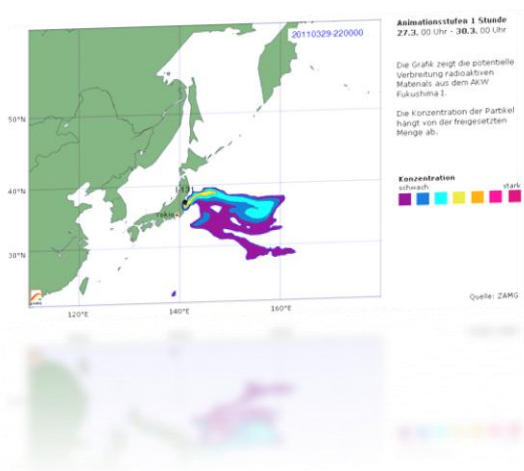

Alltäglichkeit digitaler Karten